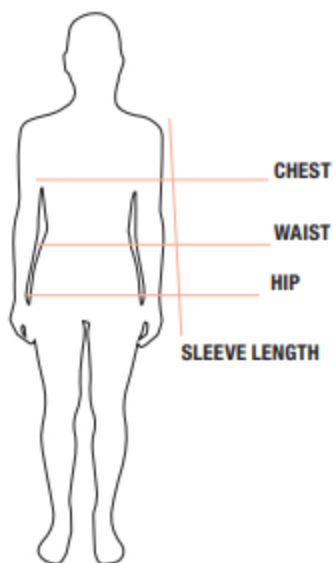

FIND YOUR SIZE

ADULT

	CHEST	HIP	SLEEVE LENGTH
S	36-38 in / 91-96 cm	35-37 in / 88-93 cm	33.5 in / 85 cm
M	39-41 in / 91-104 cm	38-40 in / 96-101 cm	34 in / 86 cm
L	42-44 in / 106-111 cm	41-43 in / 104-109 cm	34.8 in / 88 cm
XL	45-48 in / 114-121 cm	44-46 in / 111-116 cm	35.5 in / 90 cm
2XL	49-52 in / 124-132 cm	47-49 in / 119-124 cm	36.3 in / 92 cm
3XL	53-56 in / 134-142 cm	50-52 in / 127-132 cm	37 in / 94 cm

LADIES

	CHEST	WAIST	HIP	SLEEVE LENGTH
S	33-35 in / 83-88 cm	26-28 in / 66-71 cm	36-37 in / 91-93 cm	32 in / 86 cm
M	36-38 in / 91-96 cm	29-31 in / 73-78 cm	38-40 in / 96-101 cm	32.5 in / 88 cm
L	39-41 in / 96-104 cm	32-34 in / 81-86 cm	41-43 in / 104-109 cm	33.3 in / 90 cm
XL	42-44 in / 106-111 cm	35-38 in / 88-96 cm	44-47 in / 111-119 cm	34 in / 92 cm
2XL	45-48 in / 114-121 cm	39-42 in / 99-106 cm	48-51 in / 121-129 cm	34.8 in / 94 cm