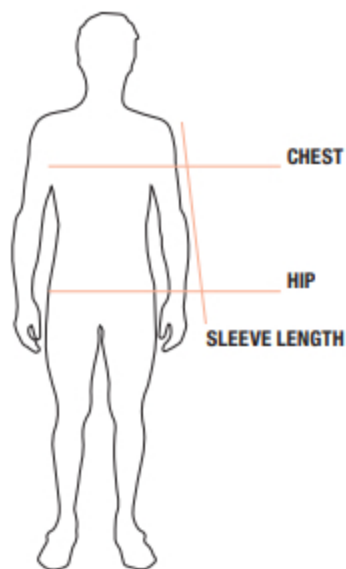

FIND YOUR SIZE

ADULT

	CHEST	HIP	SLEEVE LENGTH
S	36-38 in / 91-96 cm	35-37 in / 88-93 cm	33.5 in / 85 cm
M	39-41 in / 91-104 cm	38-40 in / 96-101 cm	34 in / 86 cm
L	42-44 in / 106-111 cm	41-43 in / 104-109 cm	34.8 in / 88 cm
XL	45-48 in / 114-121 cm	44-46 in / 111-116 cm	35.5 in / 90 cm
2XL	49-52 in / 124-132 cm	47-49 in / 119-124 cm	36.3 in / 92 cm
3XL	53-56 in / 134-142 cm	50-52 in / 127-132 cm	37 in / 94 cm

LADIES

	CHEST	WAIST	HIP	SLEEVE LENGTH
S	33-35 in / 83-88 cm	26-28 in / 66-71 cm	36-37 in / 91-93 cm	32 in / 86 cm
M	36-38 in / 91-96 cm	29-31 in / 73-78 cm	38-40 in / 96-101 cm	32.5 in / 88 cm
L	39-41 in / 96-104 cm	32-34 in / 81-86 cm	41-43 in / 104-109 cm	33.3 in / 90 cm
XL	42-44 in / 106-111 cm	35-38 in / 88-96 cm	44-47 in / 111-119 cm	34 in / 92 cm
2XL	45-48 in / 114-121 cm	39-42 in / 99-106 cm	48-51 in / 121-129 cm	34.8 in / 94 cm