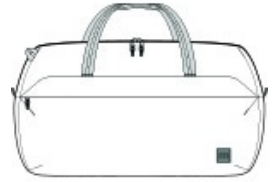

TravisMathew Lateral Duffel TMB200

Ready for a trip to the gym or a quick overnight stay, this duffel is just what you need.

- 100% poly mini ripstop
- Durable water repellent (DWR) finish
- Padded handles
- Detachable, adjustable, padded shoulder strap with printed TravisMathew script logo
- Side zippered pocket
- Includes a detachable, logo-ready cinch pack for shoes or damp clothing storage
- Dimensions: 10.5"h x 19"w x 8.5"d; Approx. 1,695 cubic inches

Note: Bags not intended for use by children 12 and under.

front

back

COLOR INFORMATION

Black
PMS BLACK C

Graphite
PMS 7540C

Navy
PMS 533C