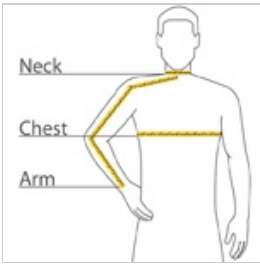

- 4.5-ounce, 55/45 cotton/poly
- Button-down collar
- Dyed-to-match buttons
- Left chest pocket
- Back box pleat
- Rounded adjustable cuffs
- White, Athletic Gold, Texas Orange, Red, Burgundy, Coffee Bean, Light Blue, Navy, Classic Navy, Steel Grey, Purple and Black have a Light Stone contrast neckband.
- Light Stone and Royal have a Classic Navy contrast neckband.
- Dark Green has a Navy contrast neckband.

front

back

**CARE INSTRUCTIONS**

Machine wash warm with like colors. Only non-chlorine bleach when needed. Tumble dry low. Warm iron if necessary.

**HOW TO MEASURE**

**CHEST WIDTH**

Measure under the arm and around the fullest part of the chest with arms down, keeping tape horizontal.

**NECK**

Measure around the fullest part of the neck at the base.

**ARM**

Place hand on hip. Start at the center of the back of the neck and measure across the shoulder, to the elbow, and then down to the wrist.

**SIZE CHART**

	XS	S	M	L	XL	2XL	3XL	4XL	5XL	6XL
Chest	32-34	35-37	38-40	41-43	44-46	47-49	50-53	54-57	58-60	61-63
Neck	14 1/2 - 15	15 - 15 1/2	15 1/2 - 16	16 - 16 1/2	16 1/2 - 17	17 - 17 1/2	17 1/2 - 18	18 - 18 1/2	18 1/2 - 19	19 - 19 1/2
Arm	30 1/2	32	34	35	36 1/2	37 1/2	38 1/2	39 1/2	40 1/2	41 1/2