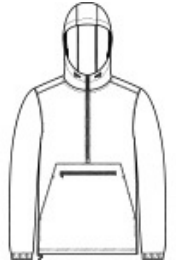

This weather-fighting essential packs into its own front pocket-making it easy to throw it into a gym duffel.

- 100% polyester shell
- Three-panel hood with drawcord and toggles
- Tag-free label
- Extended reverse coil center front zipper for easy on/off
- Elastic at cuffs
- Packs into front zippered pocket
- Front pouch pocket
- Drawcord hem with toggles

CARE INSTRUCTIONS

Machine wash cold. Gentle cycle with like colors. Use mild detergent and remove immediately. Do not allow to lay on itself when wet. Do not bleach. Tumble dry low. Cool iron, if needed.

front

HOW TO MEASURE

CHEST WIDTH

Measure under the arm and around the fullest part of the chest with arms down, keeping tape horizontal.

SIZE CHART

	XS	S	M	L	XL	2XL	3XL	4XL
Chest	32-34	35-37	38-40	41-43	44-46	47-49	50-53	54-57

COLOR INFORMATION

Black PMS NTR BLACK C	Forest Green PMS 553C	Graphite PMS 7540C	Maroon PMS 504C	Purple PMS 7672C	True Navy PMS 533C	True Red PMS 200C	True Royal PMS 7687C	White