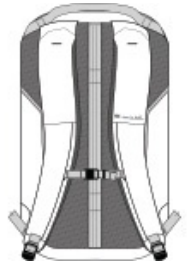

Travis Mathew Lateral Backpack TMB107

Take on the day your way with this water-resistant backpack that's perfect for travel because it can keep extra clothes separate from your other essentials.

- 100% poly mini ripstop
- Durable water repellent (DWR) finish
- Padded side handle
- Tricot-lined zippered pocket for valuables
- Interior tech organizers
- Dedicated padded laptop compartment
- Side water bottle sleeve
- Metal zipper pulls
- Rubber TM logo patch
- Laptop sleeve dimensions: 16"h x 12"w x 1"d; fits most 16" laptops
- Dimensions: 20"h x 10.5"w x 6"d; Approx. 1,260 cubic inches

Note: Bags not intended for use by children 12 and under.

front

back

COLOR INFORMATION

Black
PMS BLACK C

Graphite
PMS 7540C

Navy
PMS 533C